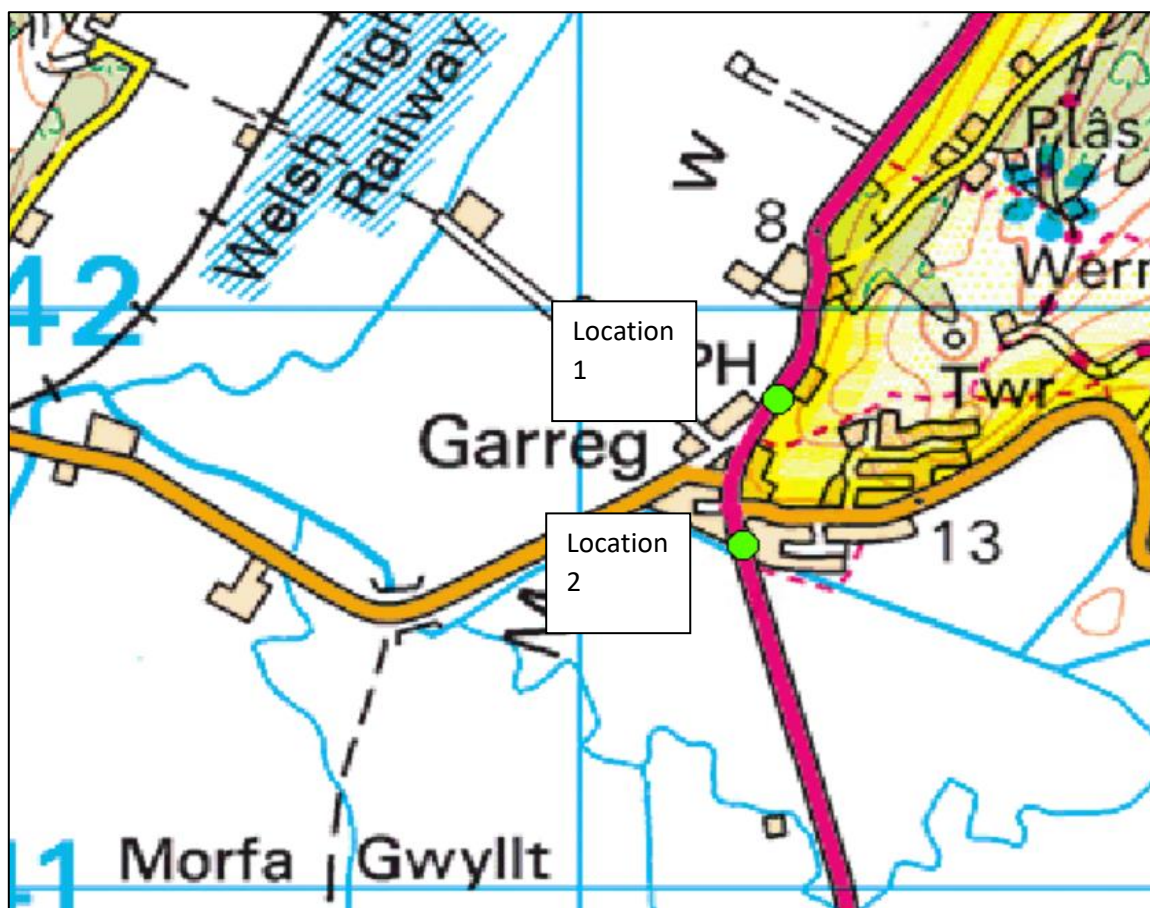

Llanfrothen

Location	Total	Posted Speed Limit	Mean (mph)	85th % (mph)
1	9937	30 mph	24.8	29.5
2	9113	30 mph	30.2	36.5